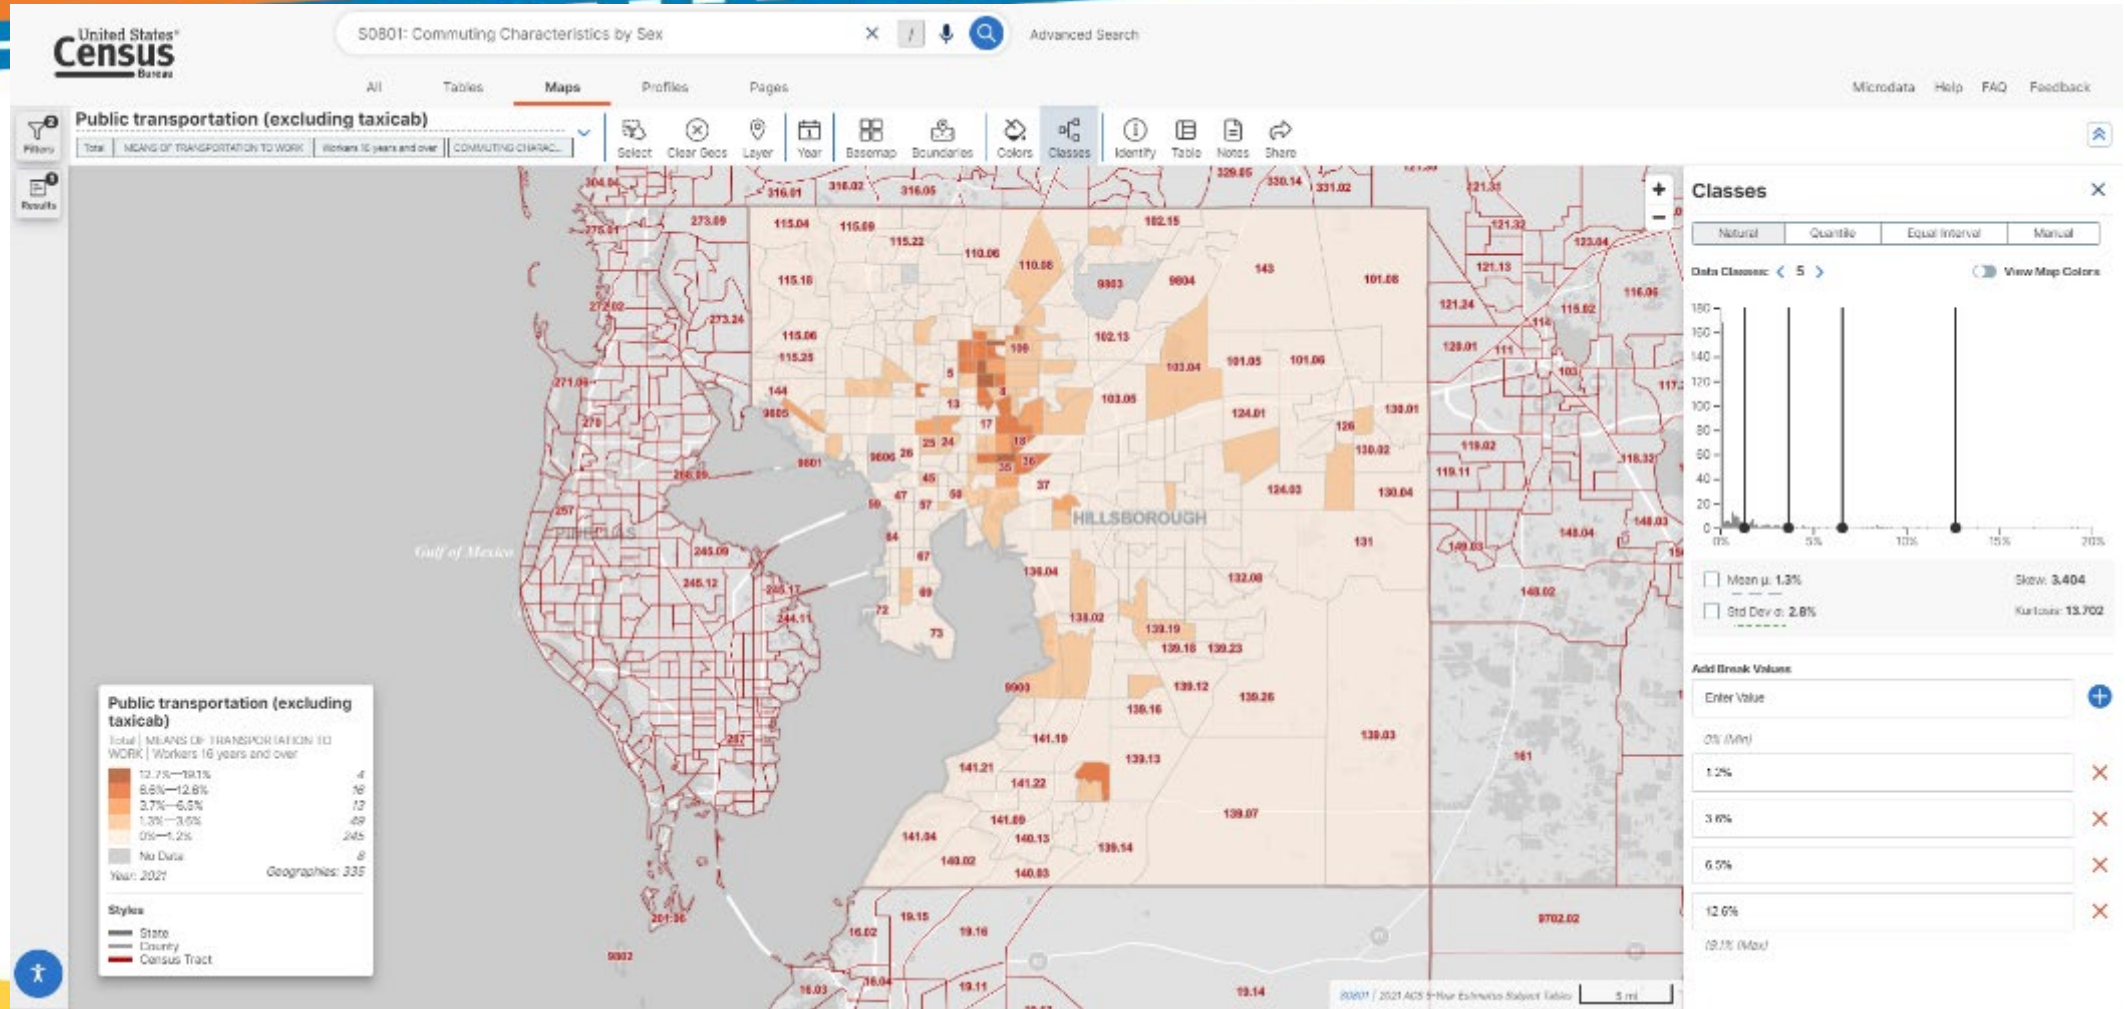

Variance replicate estimate tables to estimate mode shares by FDOT Districts by combining county mode share data

Mapping options

Carpooling by Census Tract

Mapping options

Public Transportation by Census Tract