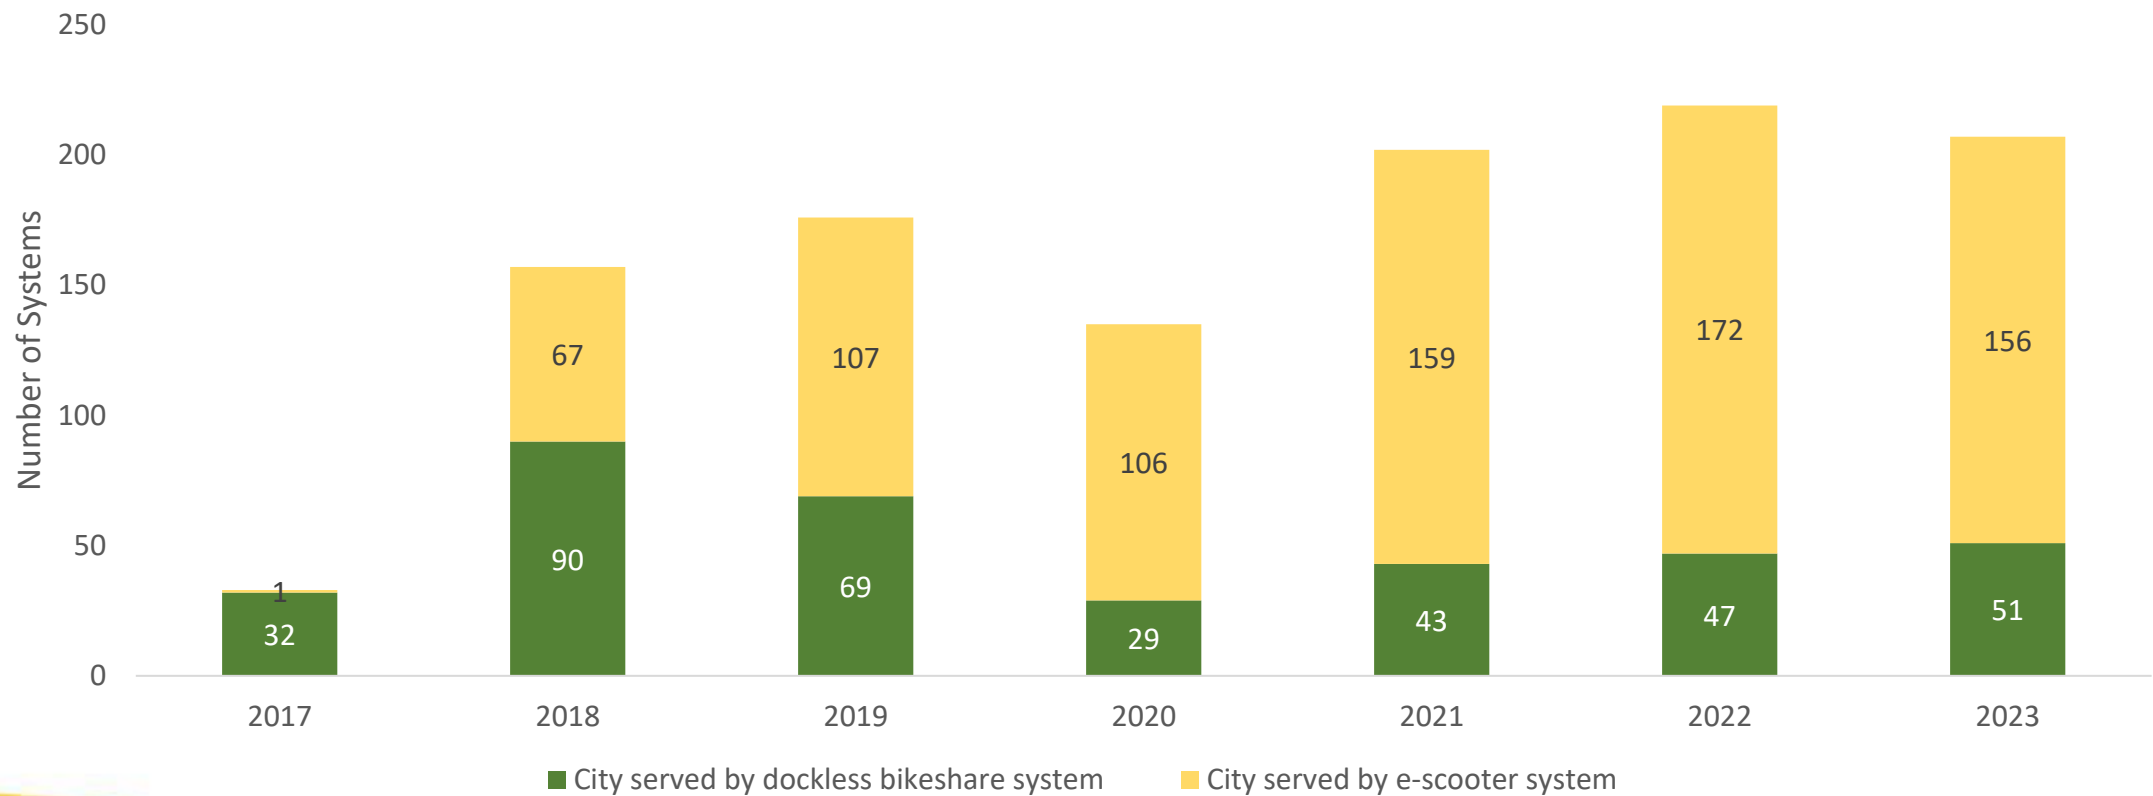

Bikeshare and E-Scooters

Growth in Dockless Bikeshare and e-Scooter Systems

Bikeshare and E-Scooters

Cities Served by Dockless Bikeshare or e-Scooter Systems by Year

Trips by State

National Transit Database – Vanpool

- Cost the least to operate per hour (\$39.49)
- Vanpool services fill the highest percentage of the seating capacity (50.5%)
- Vanpools have the longest average trip length (39.0 miles)

<https://www.transit.dot.gov/ntd>