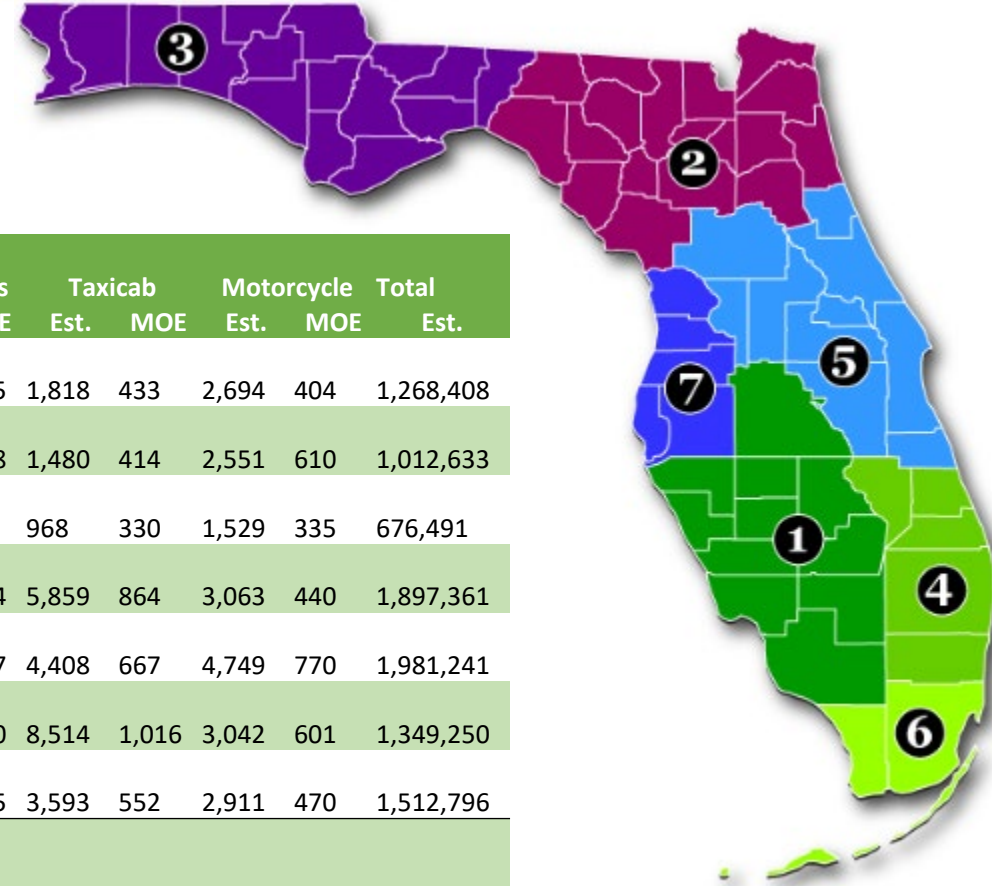

Non-SOV Means of Transportation – 1980 to 2021

Means to Work: 1980 to 2021

Custom Compilations

FDOT District Mode Share with Margins of Error

FDOT DIST.	Drove Alone		Work From Home		Carpool		Public Transportation		Walk		Bicycle		Other Means		Taxicab		Motorcycle		Total Est.	
	Est.	MOE	Est.	MOE	Est.	MOE	Est.	MOE	Est.	MOE	Est.	MOE	Est.	MOE	Est.	MOE	Est.	MOE		
D1	976,546	8,422	119,562	2,944	124,509	3,884	6,912	855	13,552	1,264	6,521	798	16,294	1,205	1,818	433	2,694	404	1,268,408	
D2	775,947	6,062	97,604	3,228	89,797	3,601	10,987	1,144	14,443	1,317	6,146	862	13,678	1,398	1,480	414	2,551	610	1,012,633	
D3	524,106	5,231	58,344	2,262	62,933	2,664	4,785	754	14,266	1,108	3,253	556	6,307	729	968	330	1,529	335	676,491	
D4	1,445,173	8,175	179,998	4,354	174,742	5,128	30,817	2,104	21,751	1,444	8,433	1,028	27,525	1,824	5,859	864	3,063	440	1,897,361	
D5	1,520,775	10,441	197,674	5,030	178,920	4,594	20,050	1,780	20,513	1,551	8,084	1,011	26,068	2,157	4,408	667	4,749	770	1,981,241	
D6	1,001,811	6,955	117,111	3,936	117,752	4,206	46,947	2,206	26,396	1,703	9,551	1,045	18,126	1,350	8,514	1,016	3,042	601	1,349,250	
D7	1,134,256	6,939	186,712	4,069	124,708	3,262	15,058	1,305	19,176	1,379	8,049	997	18,333	1,315	3,593	552	2,911	470	1,512,796	
Statewide																				
Total	7,378,614		957,005		873,361		135,556		130,097		50,037		126,331		26,640		20,539		9,698,180	