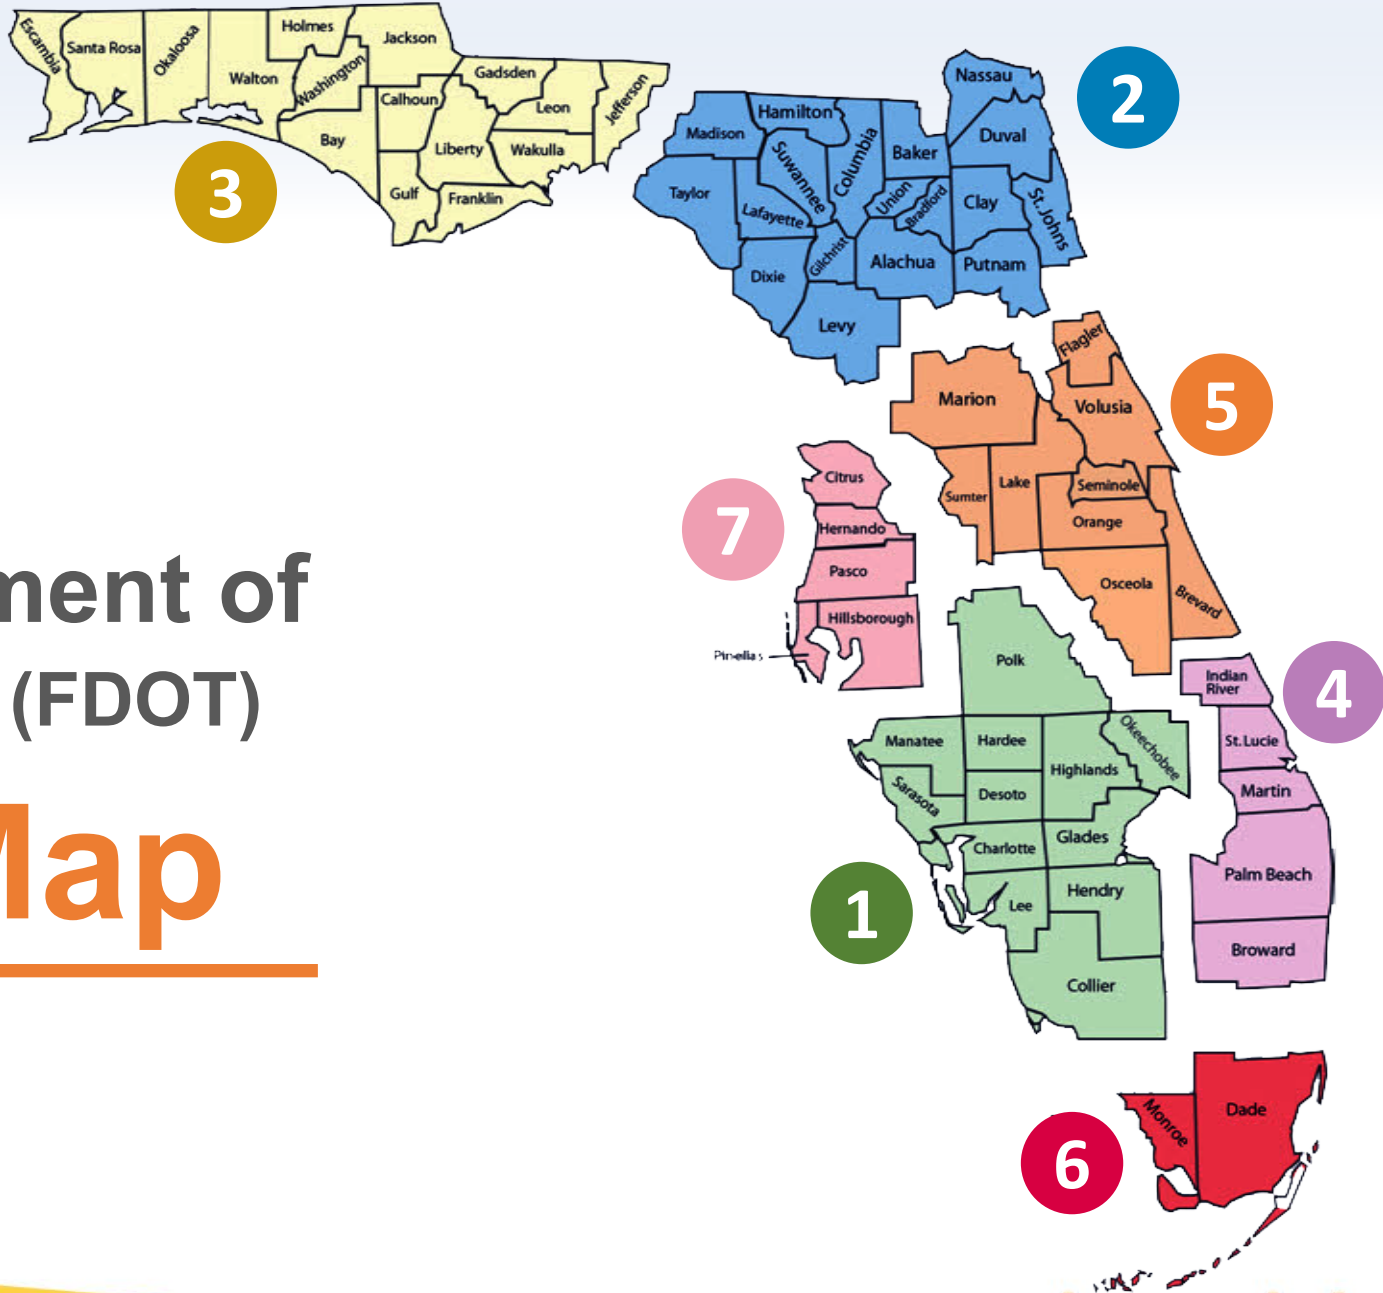

ANNOUNCING:

Florida's Best Workplaces for Commuters

November 2, 2023 • 3 to 4 p.m. EDT

Florida Department of Transportation (FDOT)

District Map

Commute Connector

Yaritza Vargas

**Program Manager
Commute Connector**