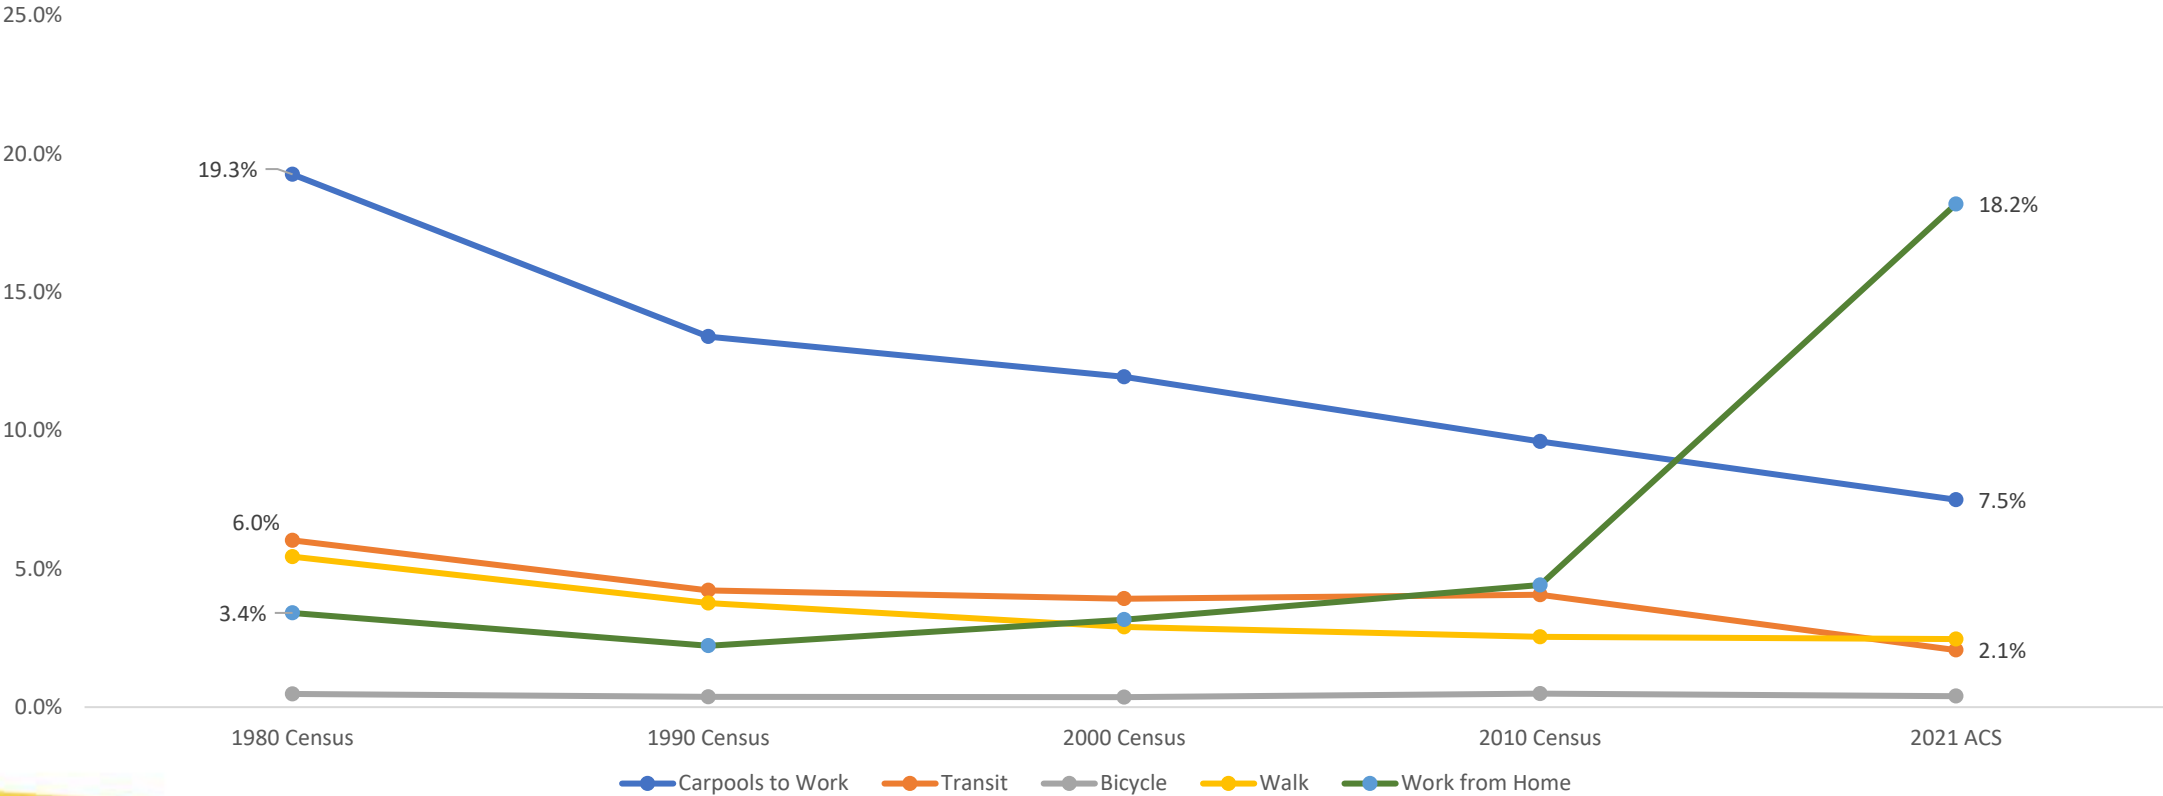

Means to Work: 1980 to 2021