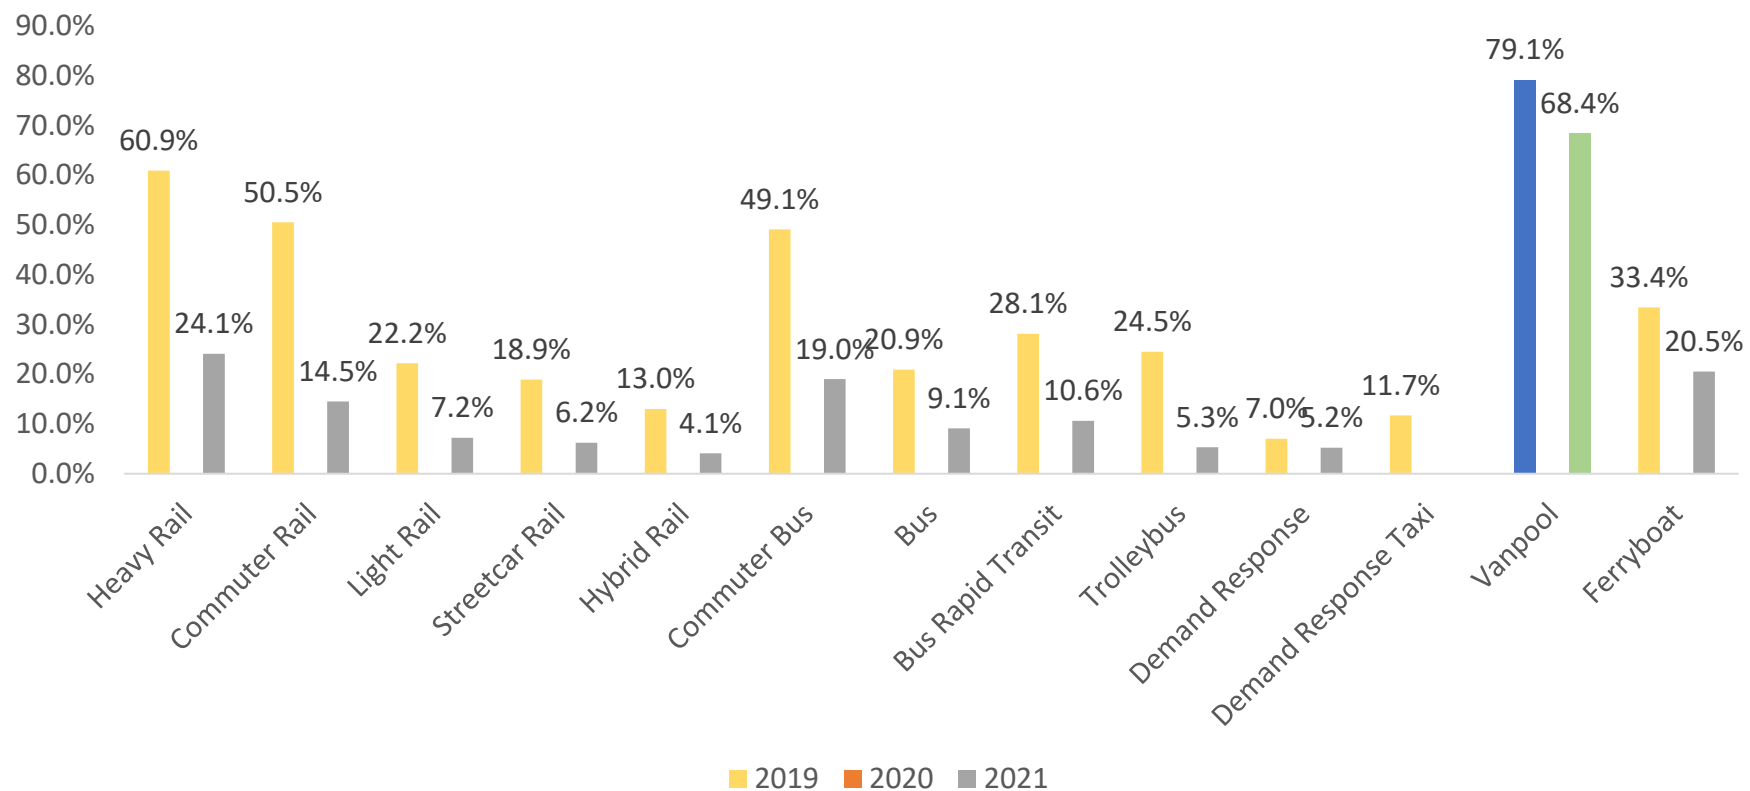

Farebox Recovery