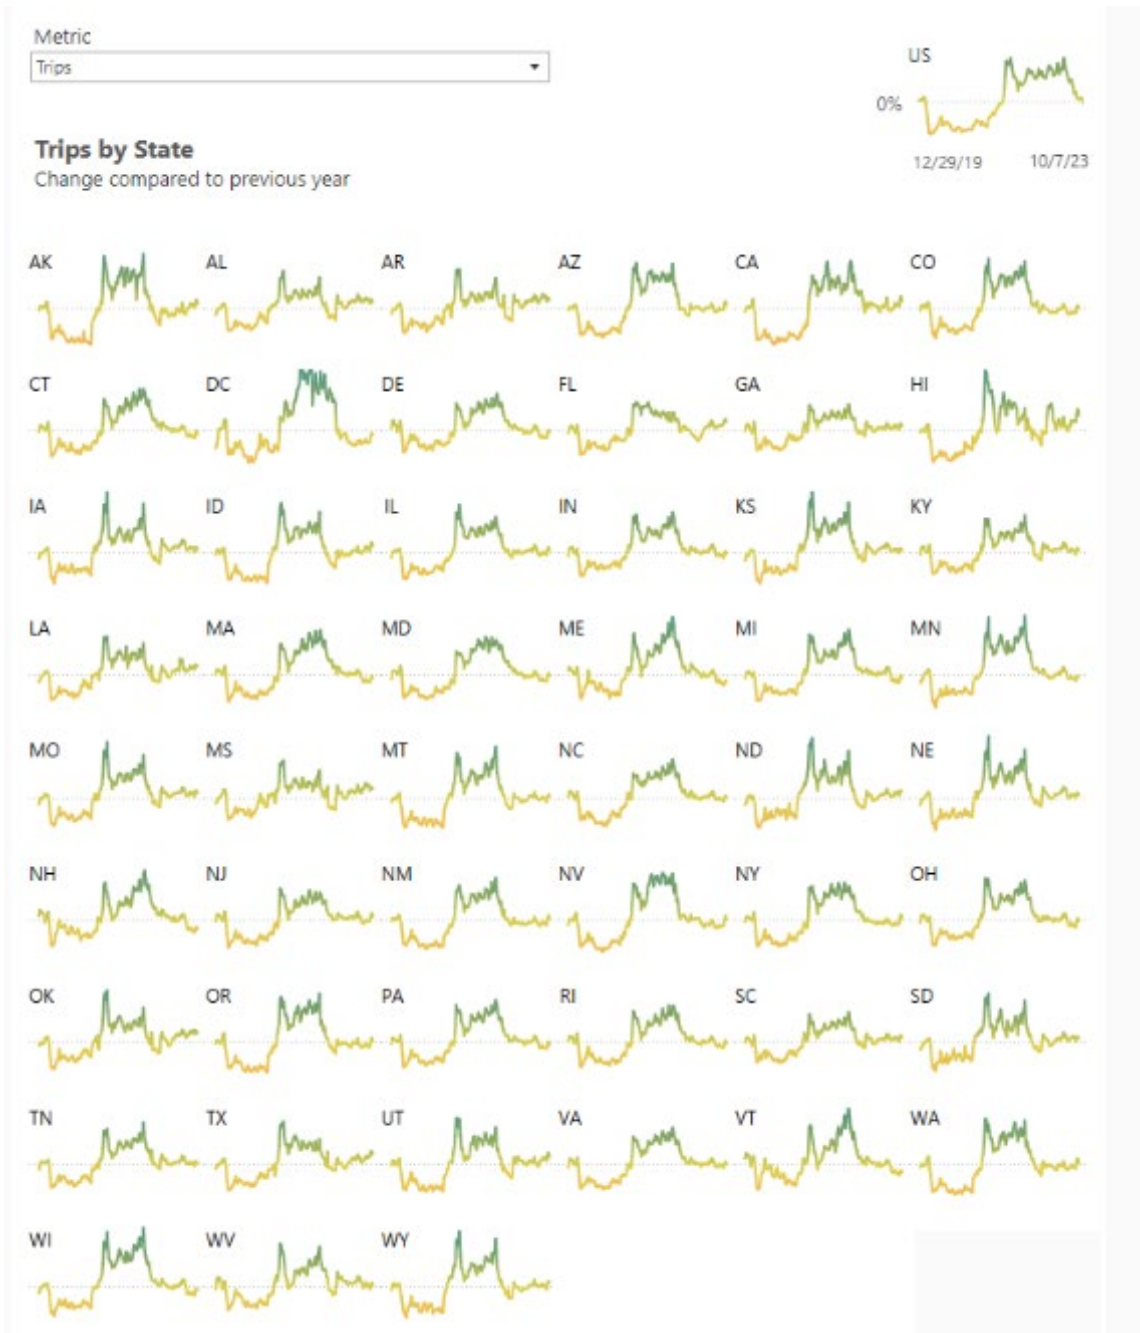

Bikeshare and E-Scooters

Growth in Dockless Bikeshare and e-Scooter Systems

Bikeshare and E-Scooters

Cities Served by Dockless Bikeshare or e-Scooter Systems by Year

Trips by State

National Transit Database – Vanpool

- Cost the least to operate per hour (\$39.49)
- Vanpool services fill the highest percentage of the seating capacity (50.5%)
- Vanpools have the longest average trip length (39.0 miles)

<https://www.transit.dot.gov/ntd>