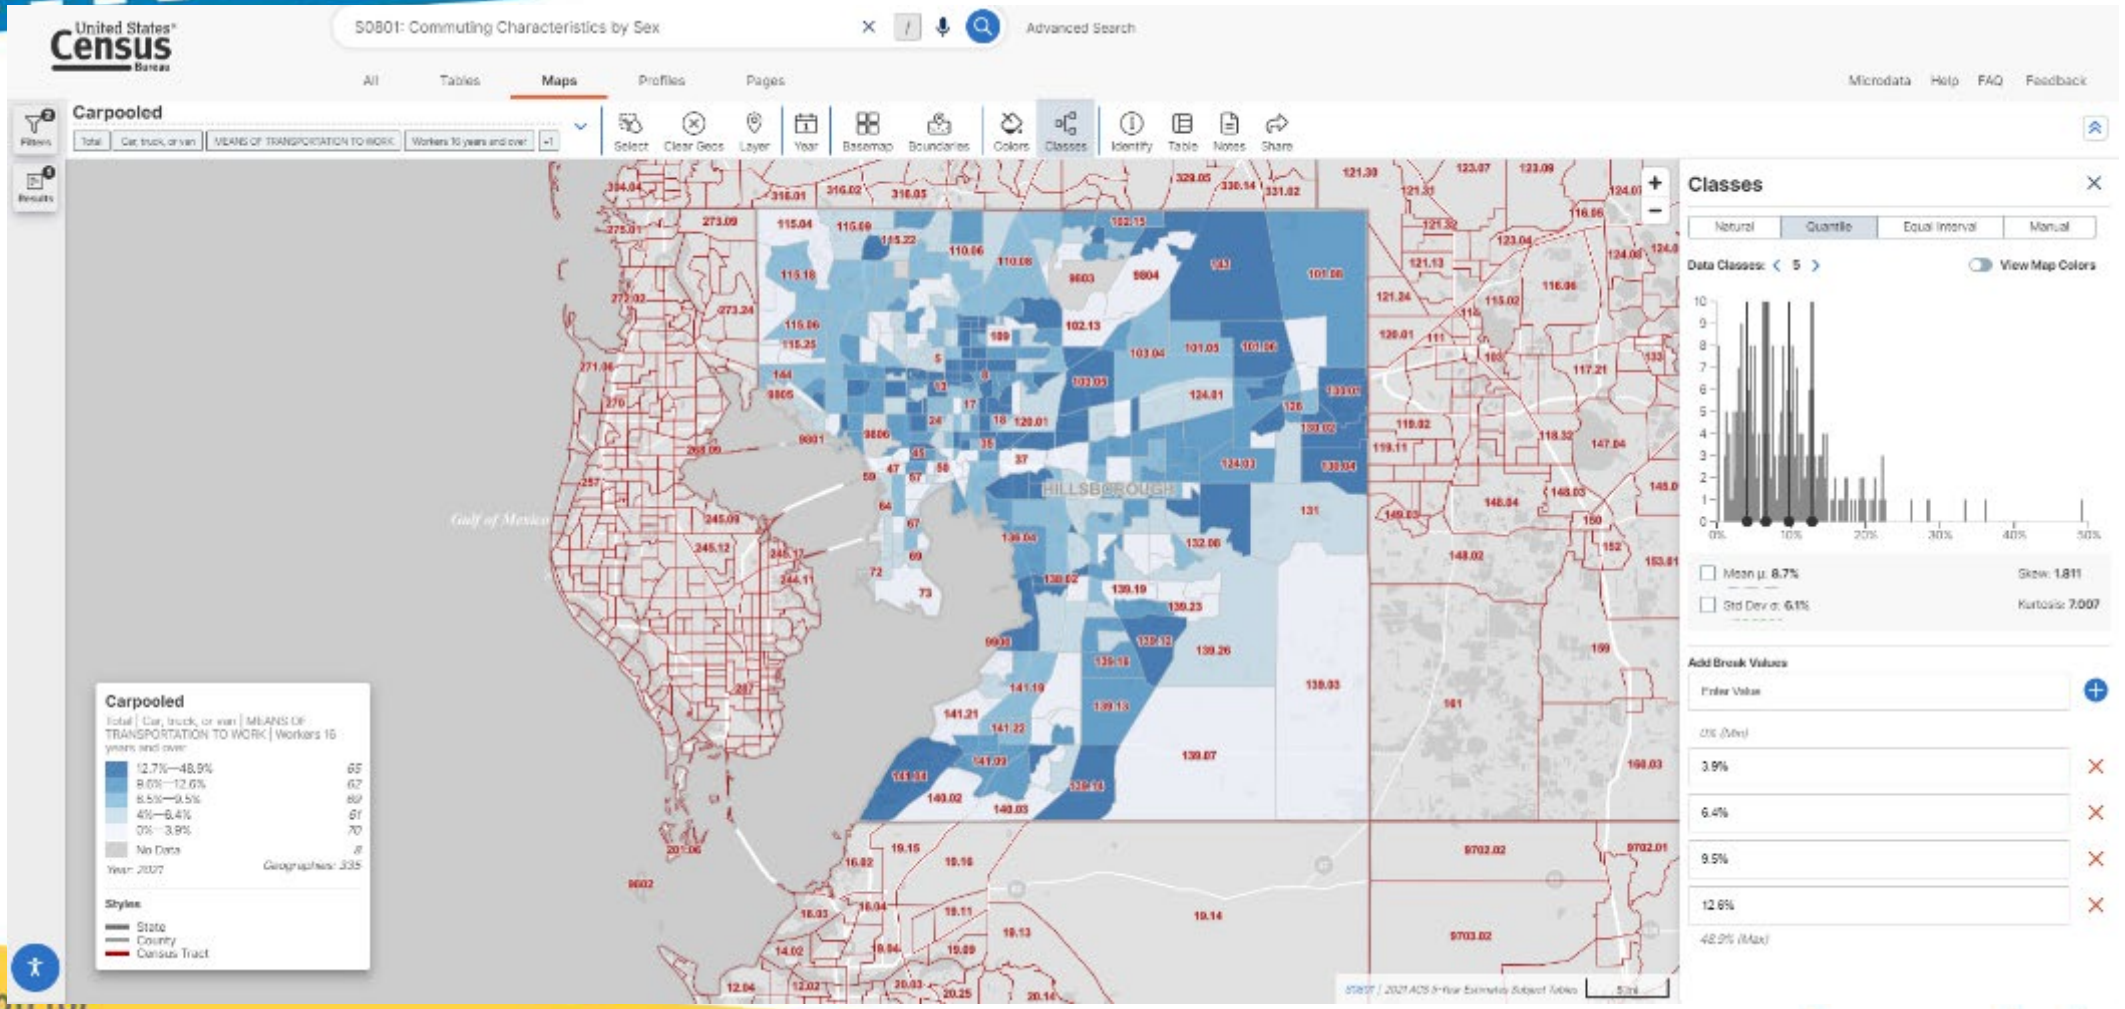

Mapping options

Carpooling by Census Tract