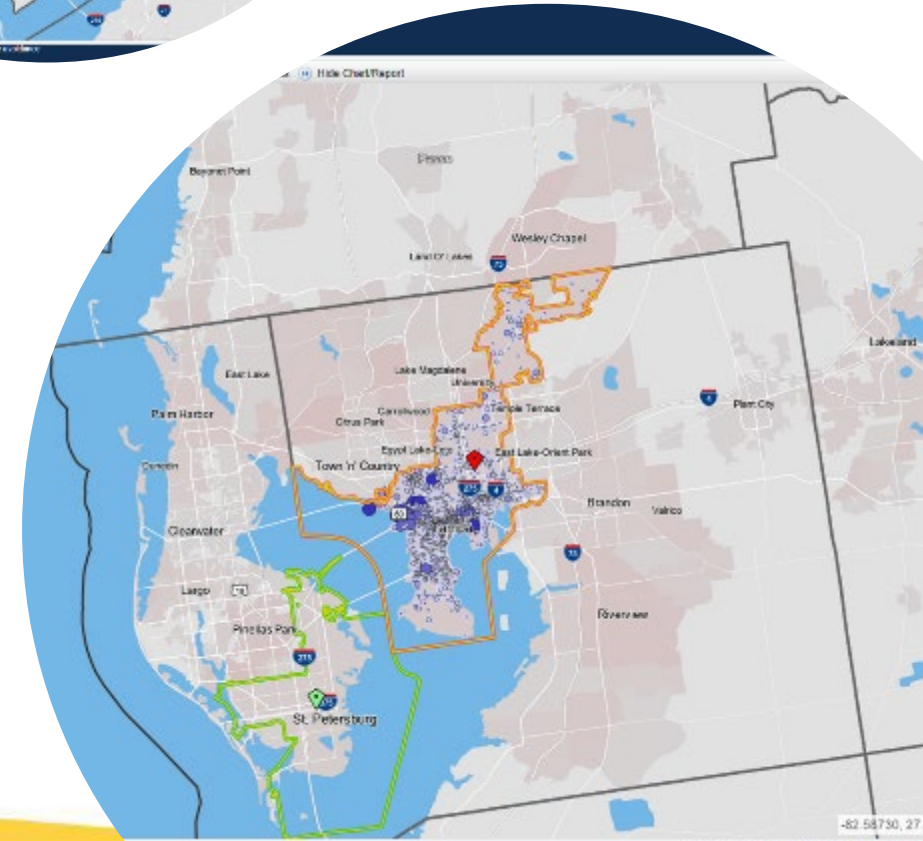

Analysis Settings

Change Settings

OnTheMap

OnTheMap is a web-based mapping and reporting application that shows where workers are employed and where they live.

Some Potential Uses of OnTheMap

- Determine commuter flows into/within/out of area
- Provide employer with approximation of worker geographic distribution for business continuity planning (without a survey)
- Identify areas for potential vanpool groups
- Estimate the share of employees who live and work within ¼ mile buffer of transit
- Identify possible locations for social media advertising (geofenced areas)
- A benefit of BWC membership is FREE access to Commuter Choice Certificate training. We have an OnTheMap course (2 one-hour sessions)