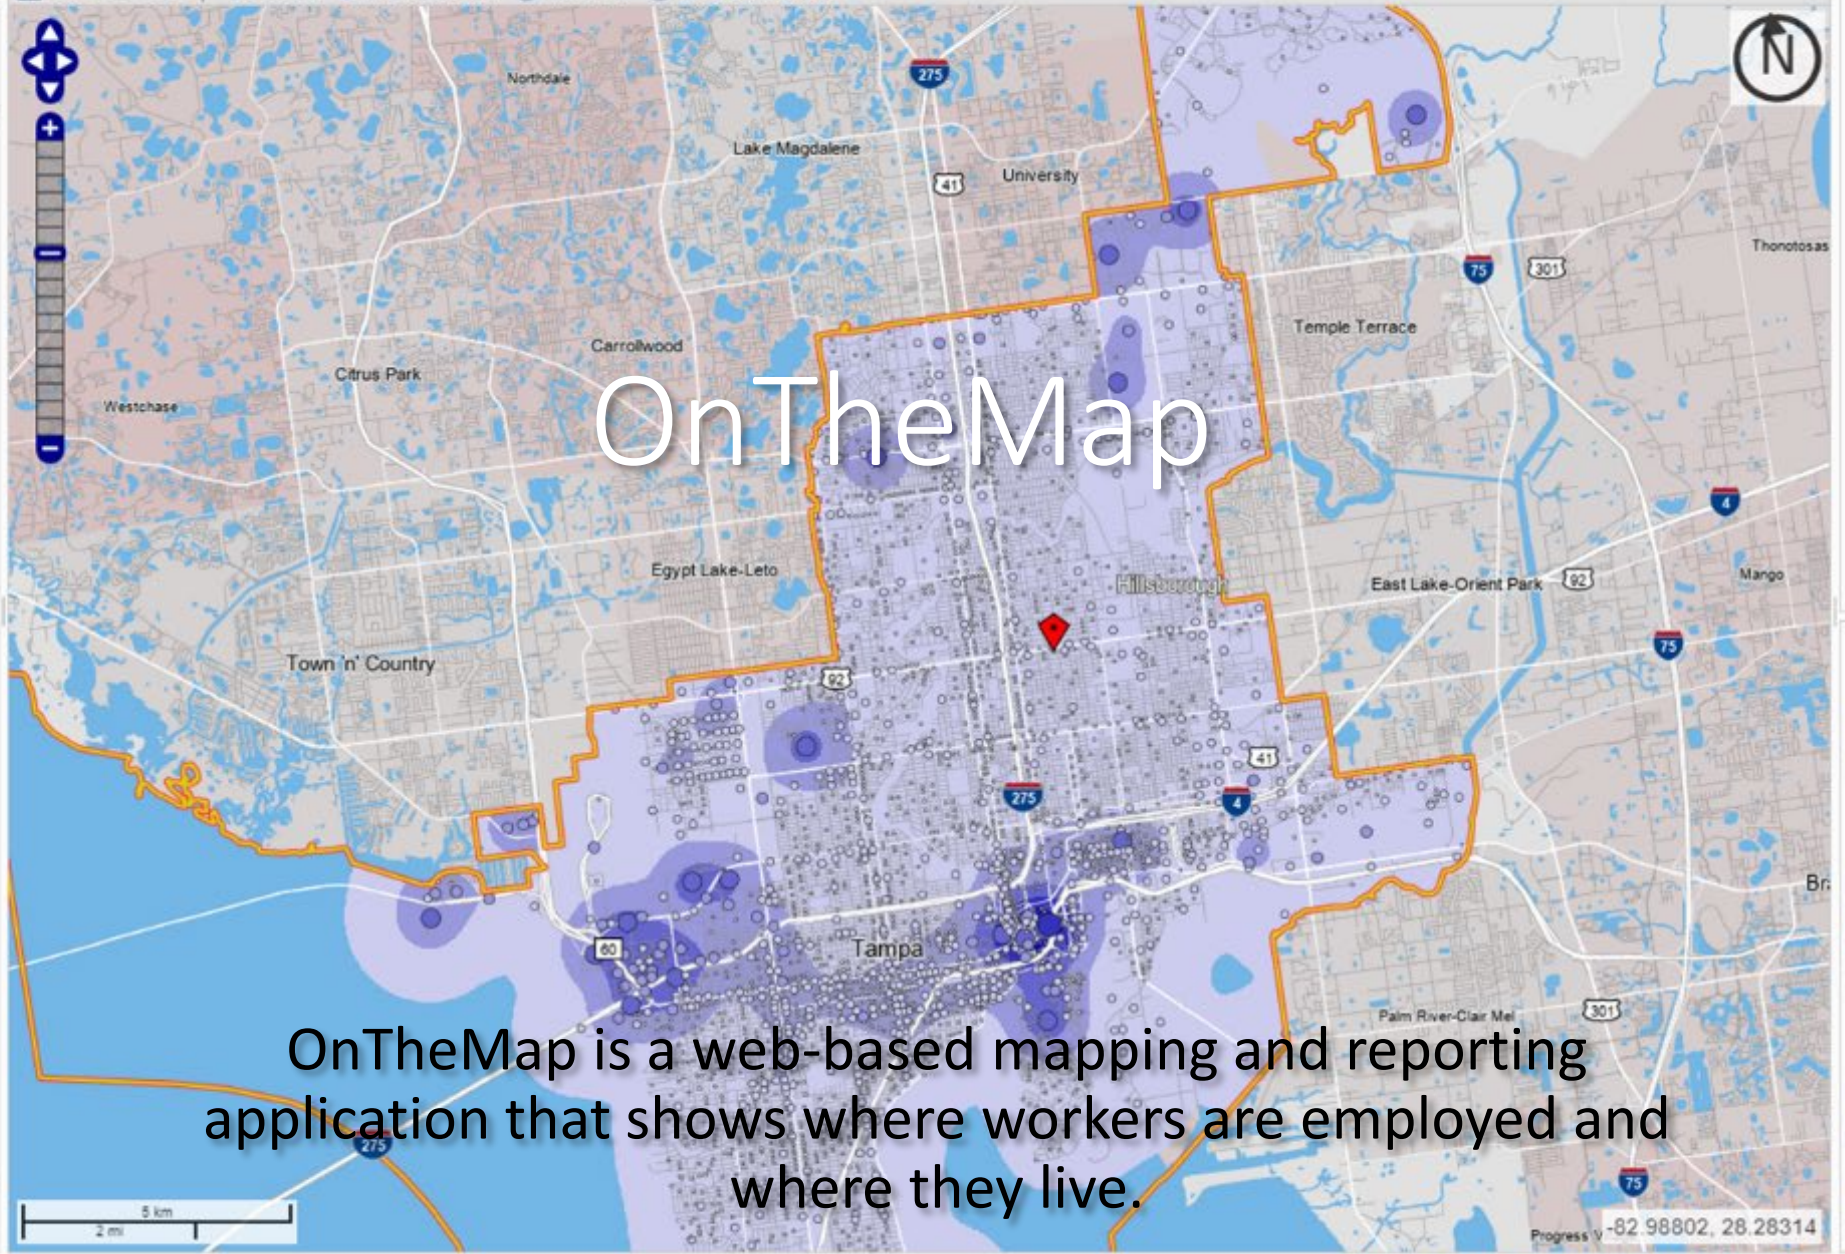

Analysis Settings

Change Settings

OnTheMap

OnTheMap is a web-based mapping and reporting application that shows where workers are employed and where they live.

Some Potential Uses of OnTheMap

- Determine commuter flows into/within/out of area
- Provide employer with approximation of worker geographic distribution for business continuity planning (without a survey)
- Identify areas for potential vanpool groups
- Estimate the share of employees who live and work within ¼ mile buffer of transit
- Identify possible locations for social media advertising (geofenced areas)
- A benefit of BWC membership is FREE access to Commuter Choice Certificate training. We have an OnTheMap course (2 one-hour sessions)